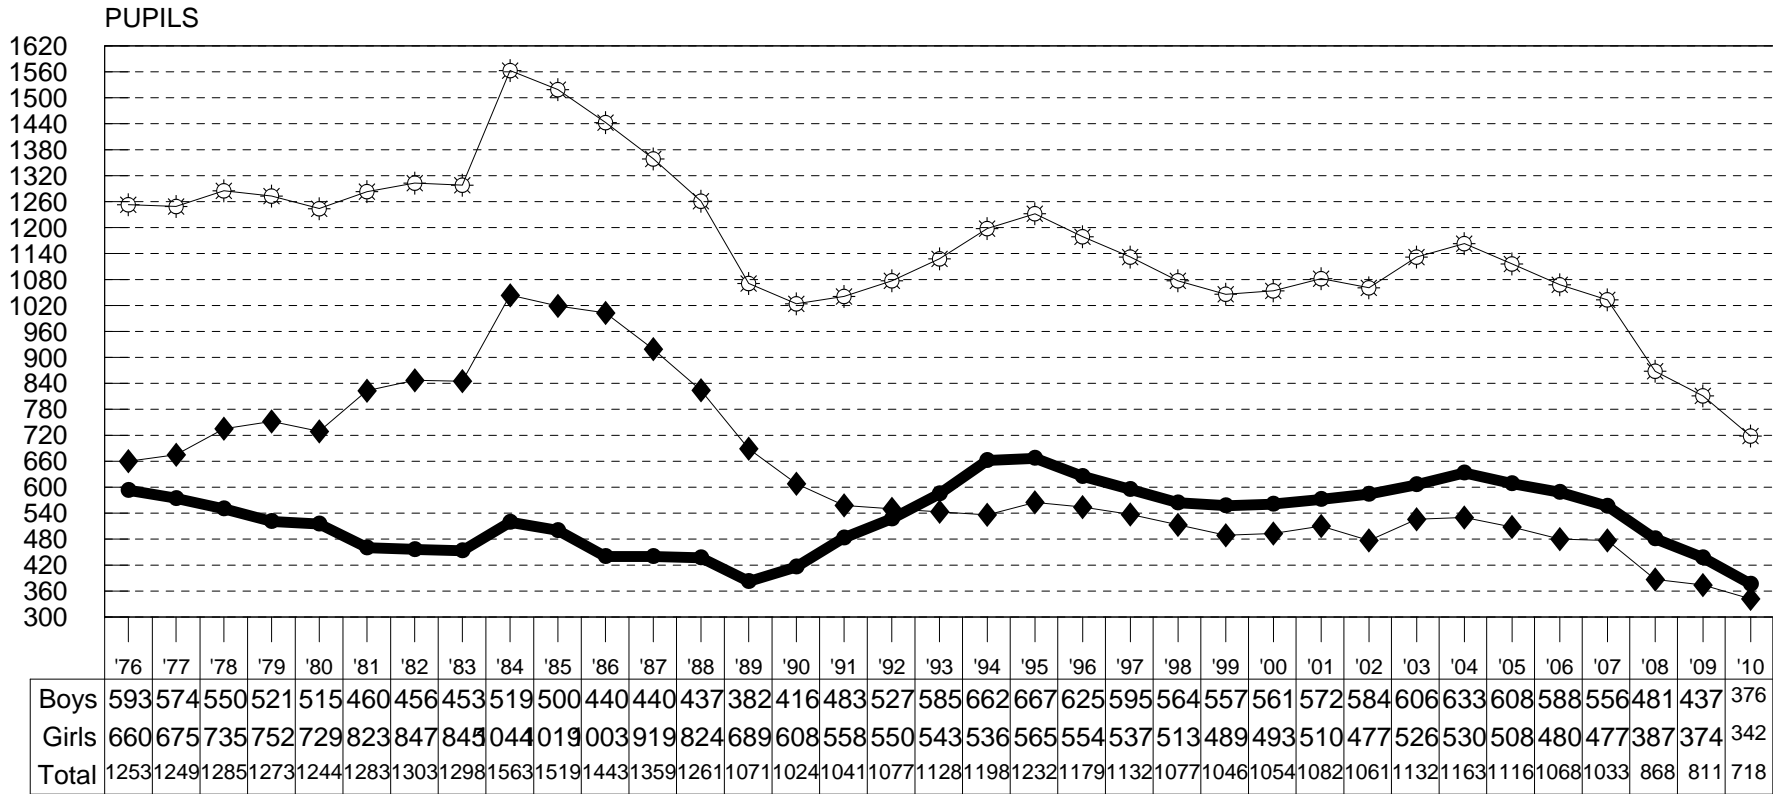

PARK HIGH NOR 1976-2010

As at: January

N.O.R.

— Boys ◆ Girls ☼ Total

Birkenhead Institute (Boys) closed summer 1994. St Benedict's closed summer 2002.

ROCK FERRY HIGH NOR 1976-2010

As at: January

N.O.R.

Boys
 Girls
 ☼ Total