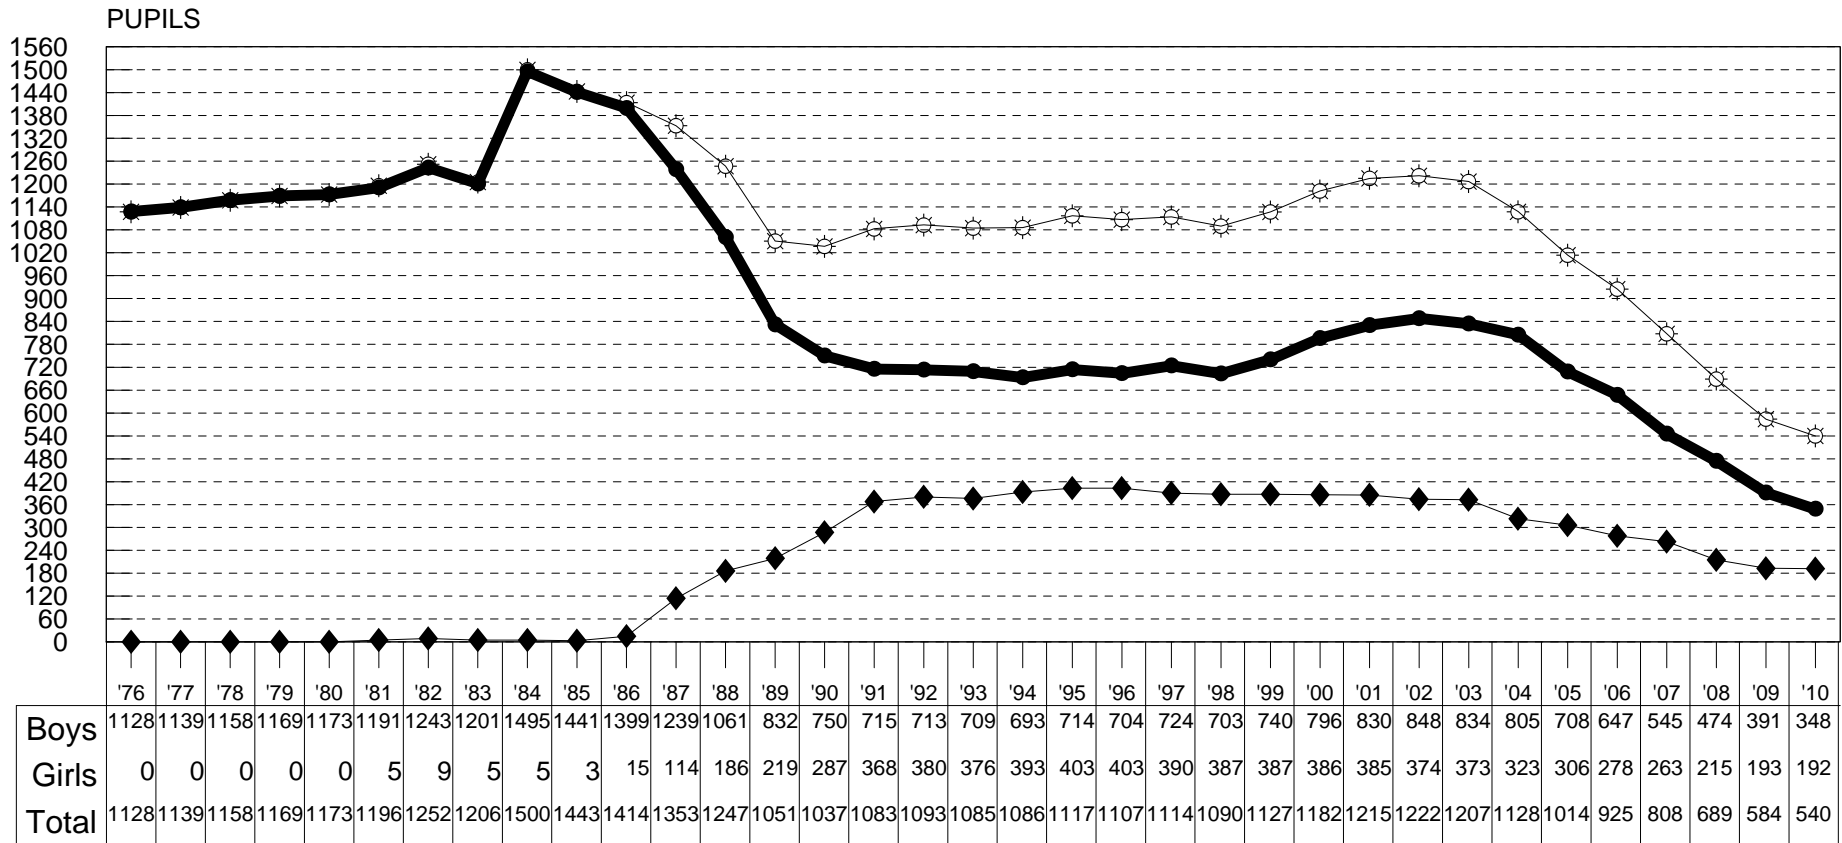

PARK HIGH NOR 1976-2010

As at: January

N.O.R.

— Boys ◆ Girls ☼ Total

Birkenhead Institute (Boys) closed summer 1994. St Benedict's closed summer 2002.

ROCK FERRY HIGH NOR 1976-2010

As at: January

N.O.R.

Boys
 Girls
 ☼ Total