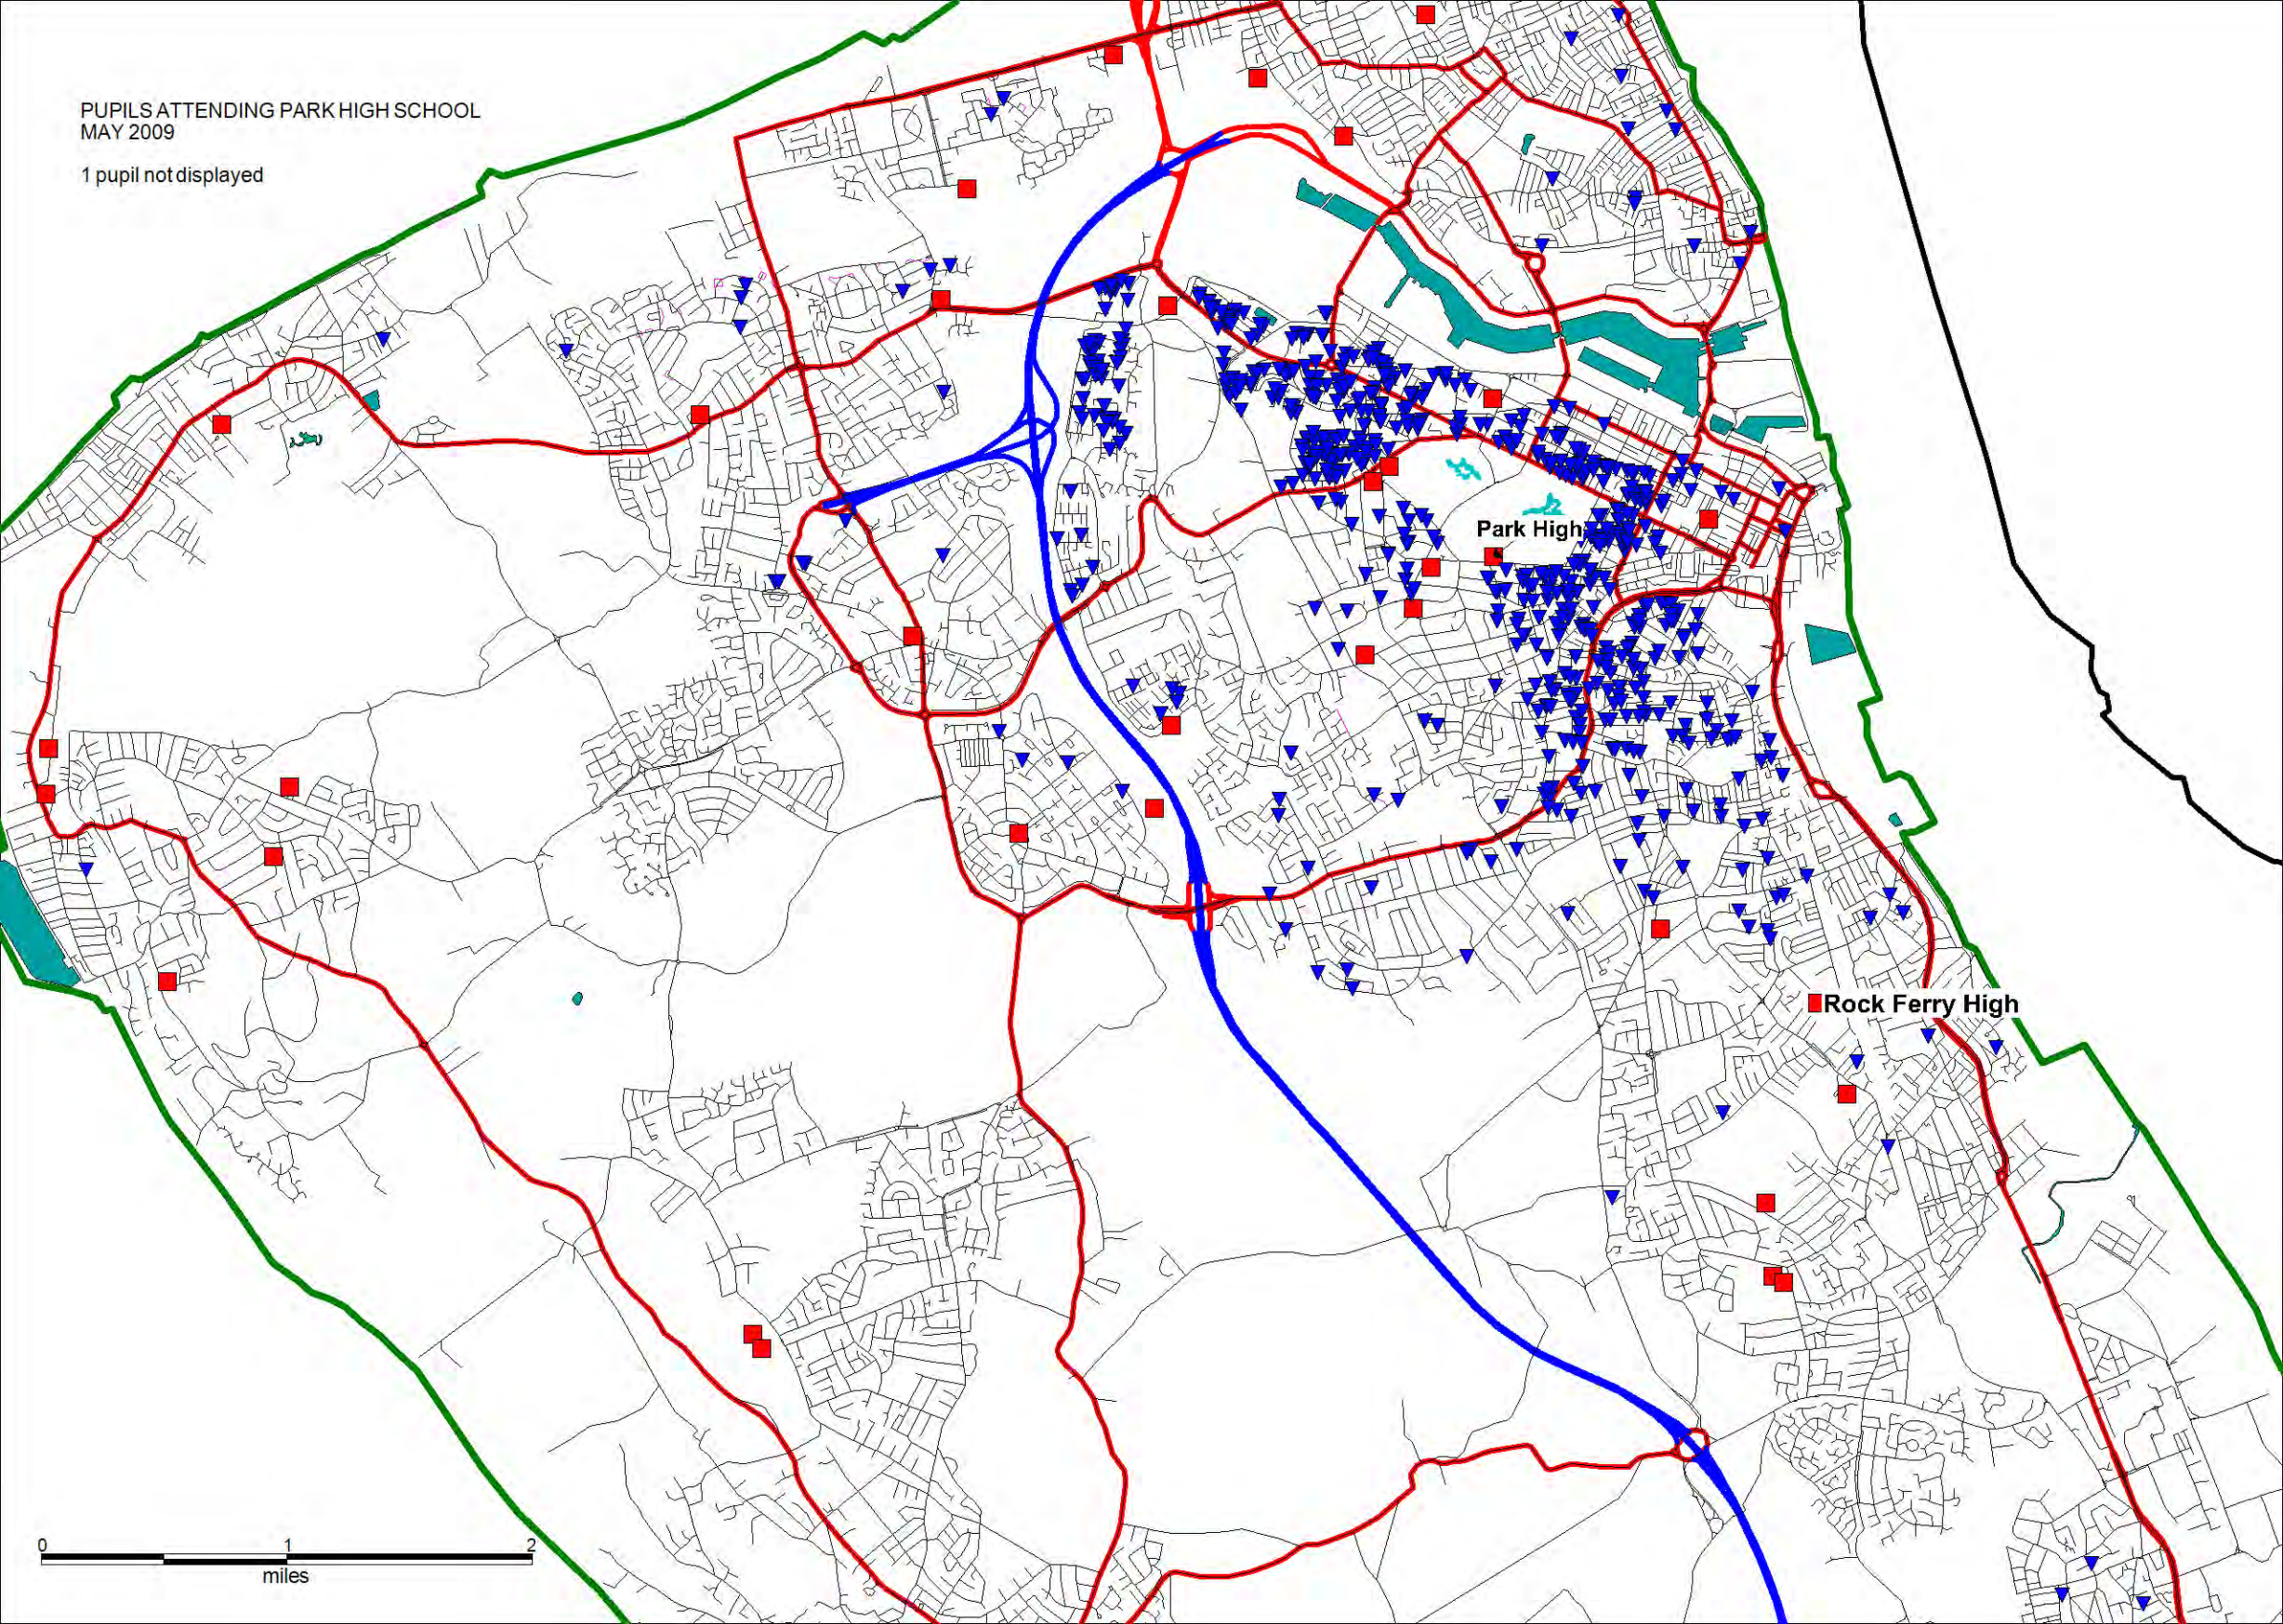

PUPILS ATTENDING PARK HIGH SCHOOL
MAY 2009

1 pupil not displayed

Park High

Rock Ferry High

0 1 2
miles

PUPILS ATTENDING ROCK FERRY HIGH SCHOOL
MAY 2009

7 pupils not displayed

Park High

Rock Ferry High