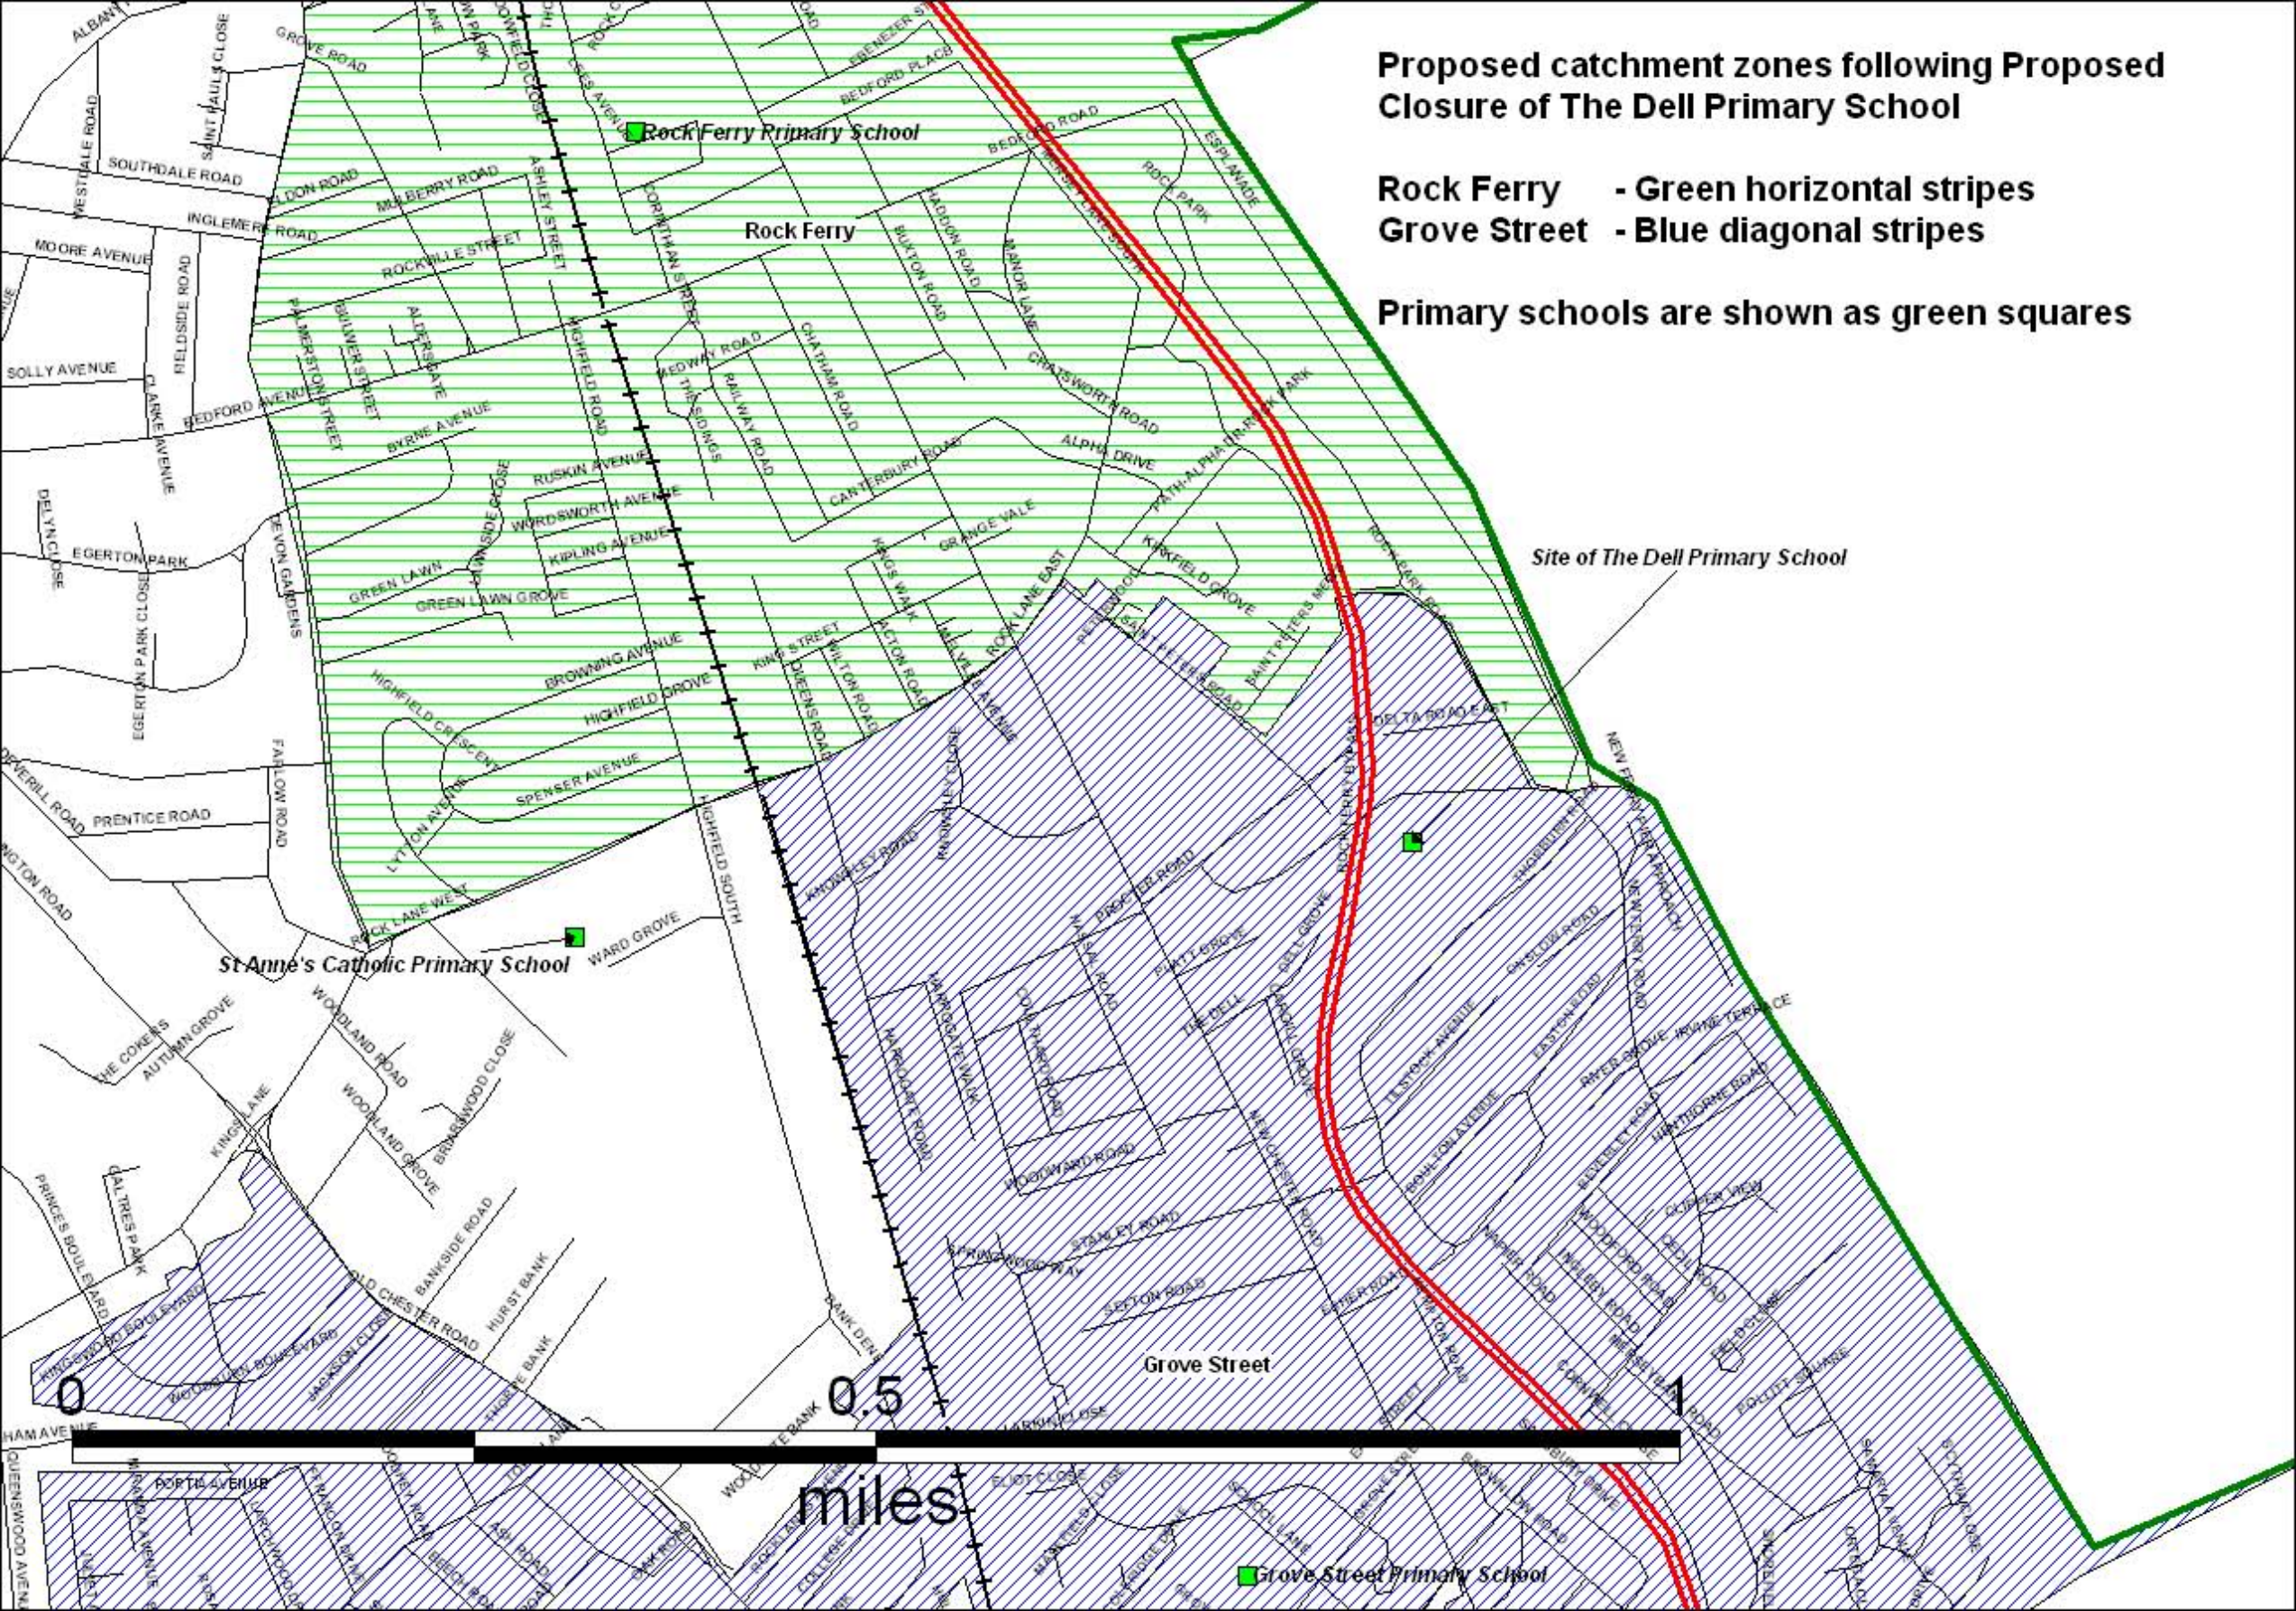

Proposed catchment zones following Proposed Closure of The Dell Primary School

Rock Ferry - Green horizontal stripes
Grove Street - Blue diagonal stripes

Primary schools are shown as green squares

Site of The Dell Primary School

St Anne's Catholic Primary School

0.5
miles

Grove Street Primary School